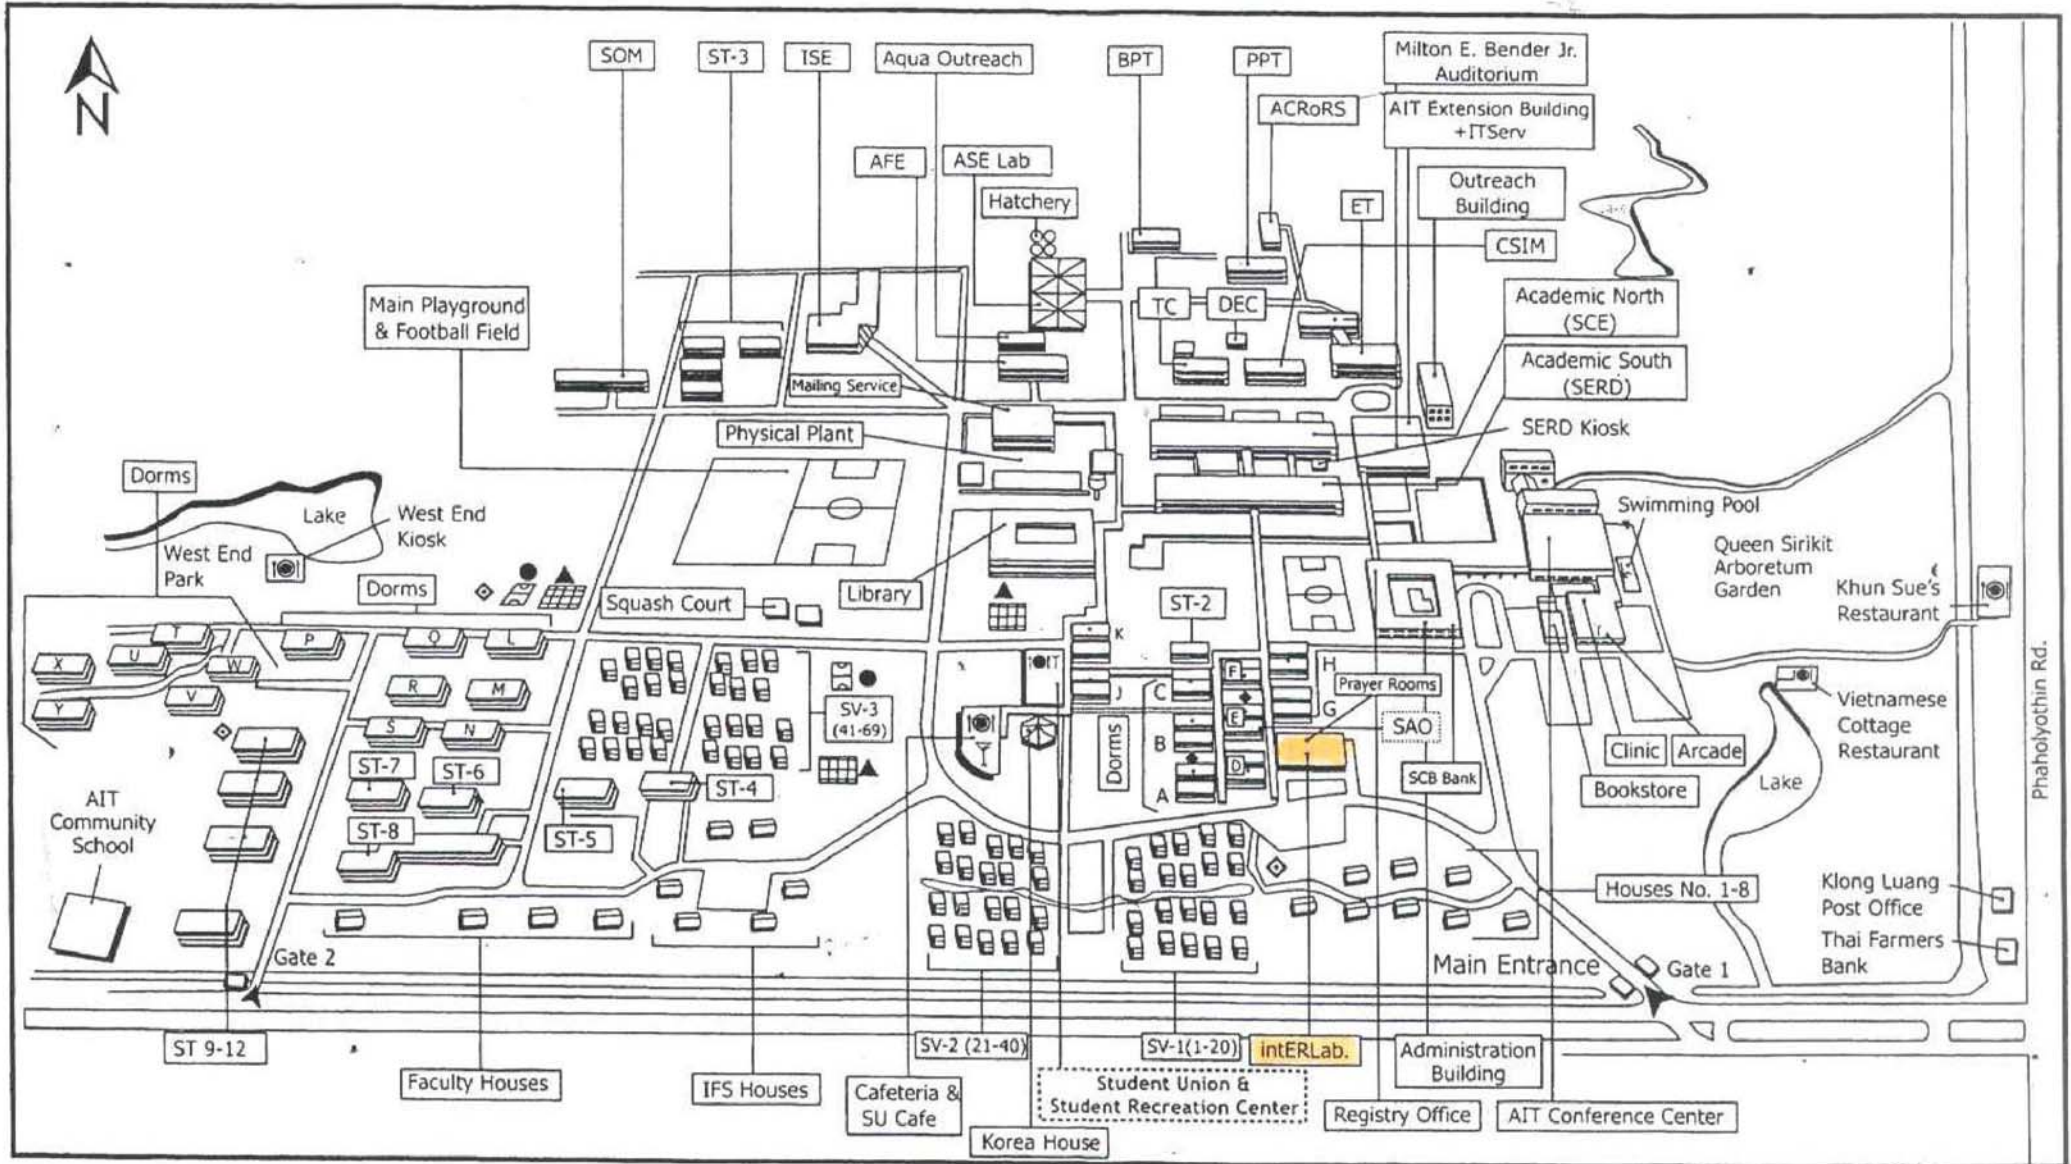

AIT CAMPUS MAP

LEGEND:

- ASE = Agriculture Systems Engineering
- AFE = Agriculture & Food Engineering
- ACRoRS = Asian Center for Research on Remote Sensing
- BPT = Bioprocess Technology
- CSIM = Computer Science and Information Management
- DEC = Distributed Education Center
- ET = Energy Technology

- IFS = International Faculty and Staff
- ISE = Industrial Systems Engineering and Management
- PPT = Pulp and Paper Technology
- SAO = Student Accommodation Office
- SERD = School of Environment, Resources and Development
- SCE = School of Civil Engineering
- SOM = School of Management

- ST = Staff House
- SV = Student Village
- TC = Telecommunication
- ▲ = Tennis Court
- = Basketball Court
- ◇ = Badminton Court
- ⊙ = Restaurant